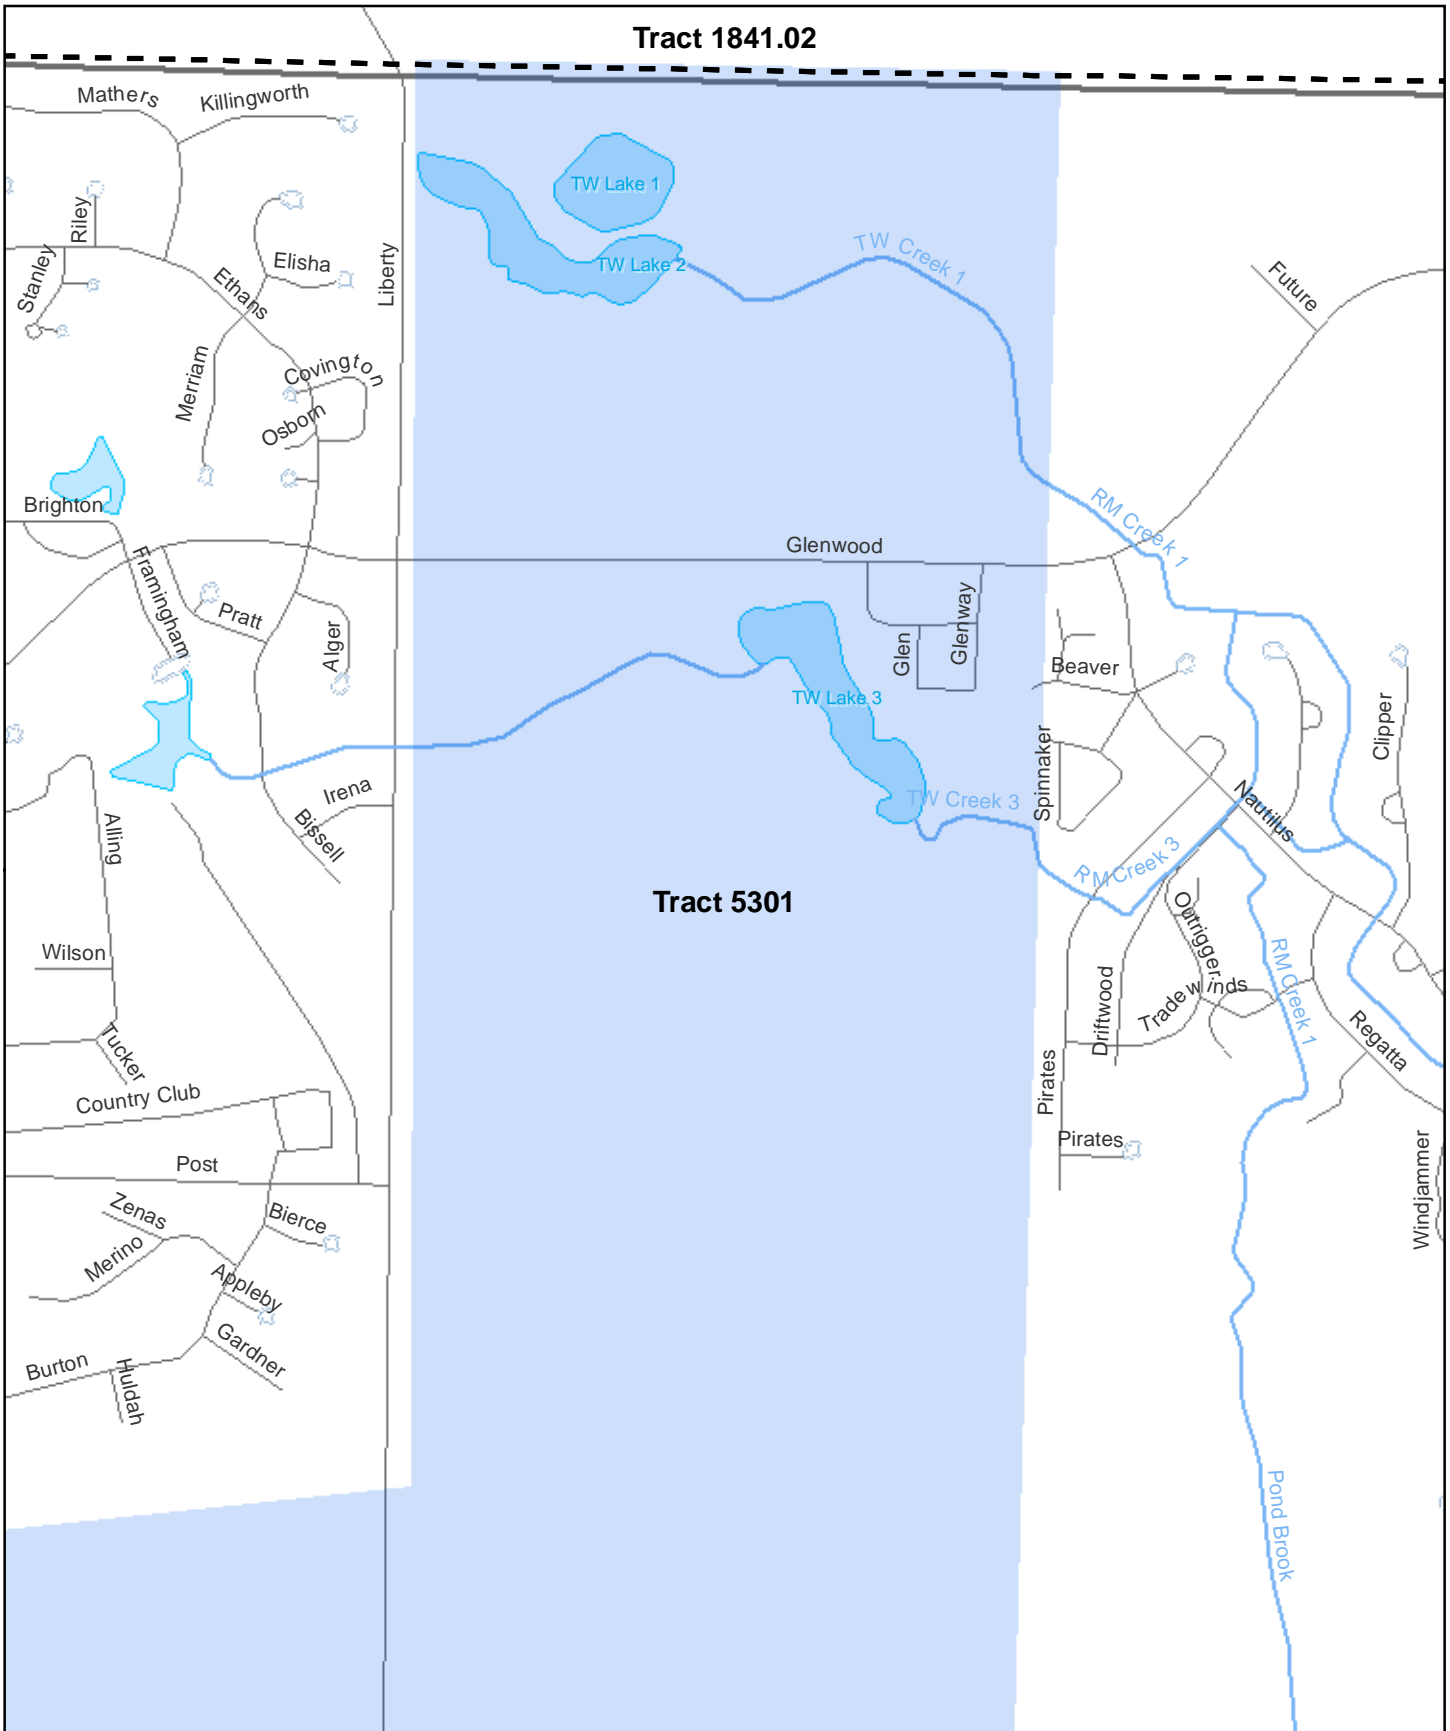

Tract 1841.02

0 800 1,600 Feet

1:12,000

Target Area [shaded blue box] Tract Boundary [dashed box]

Map created for the Ohio Housing Finance Agency by the Voinovich School of Leadership and Public Affairs, Ohio University, Athens, Ohio. January, 2009.

Data Sources: 1980 Census Boundaries, ESRI StreetMap USA, and OHFA.